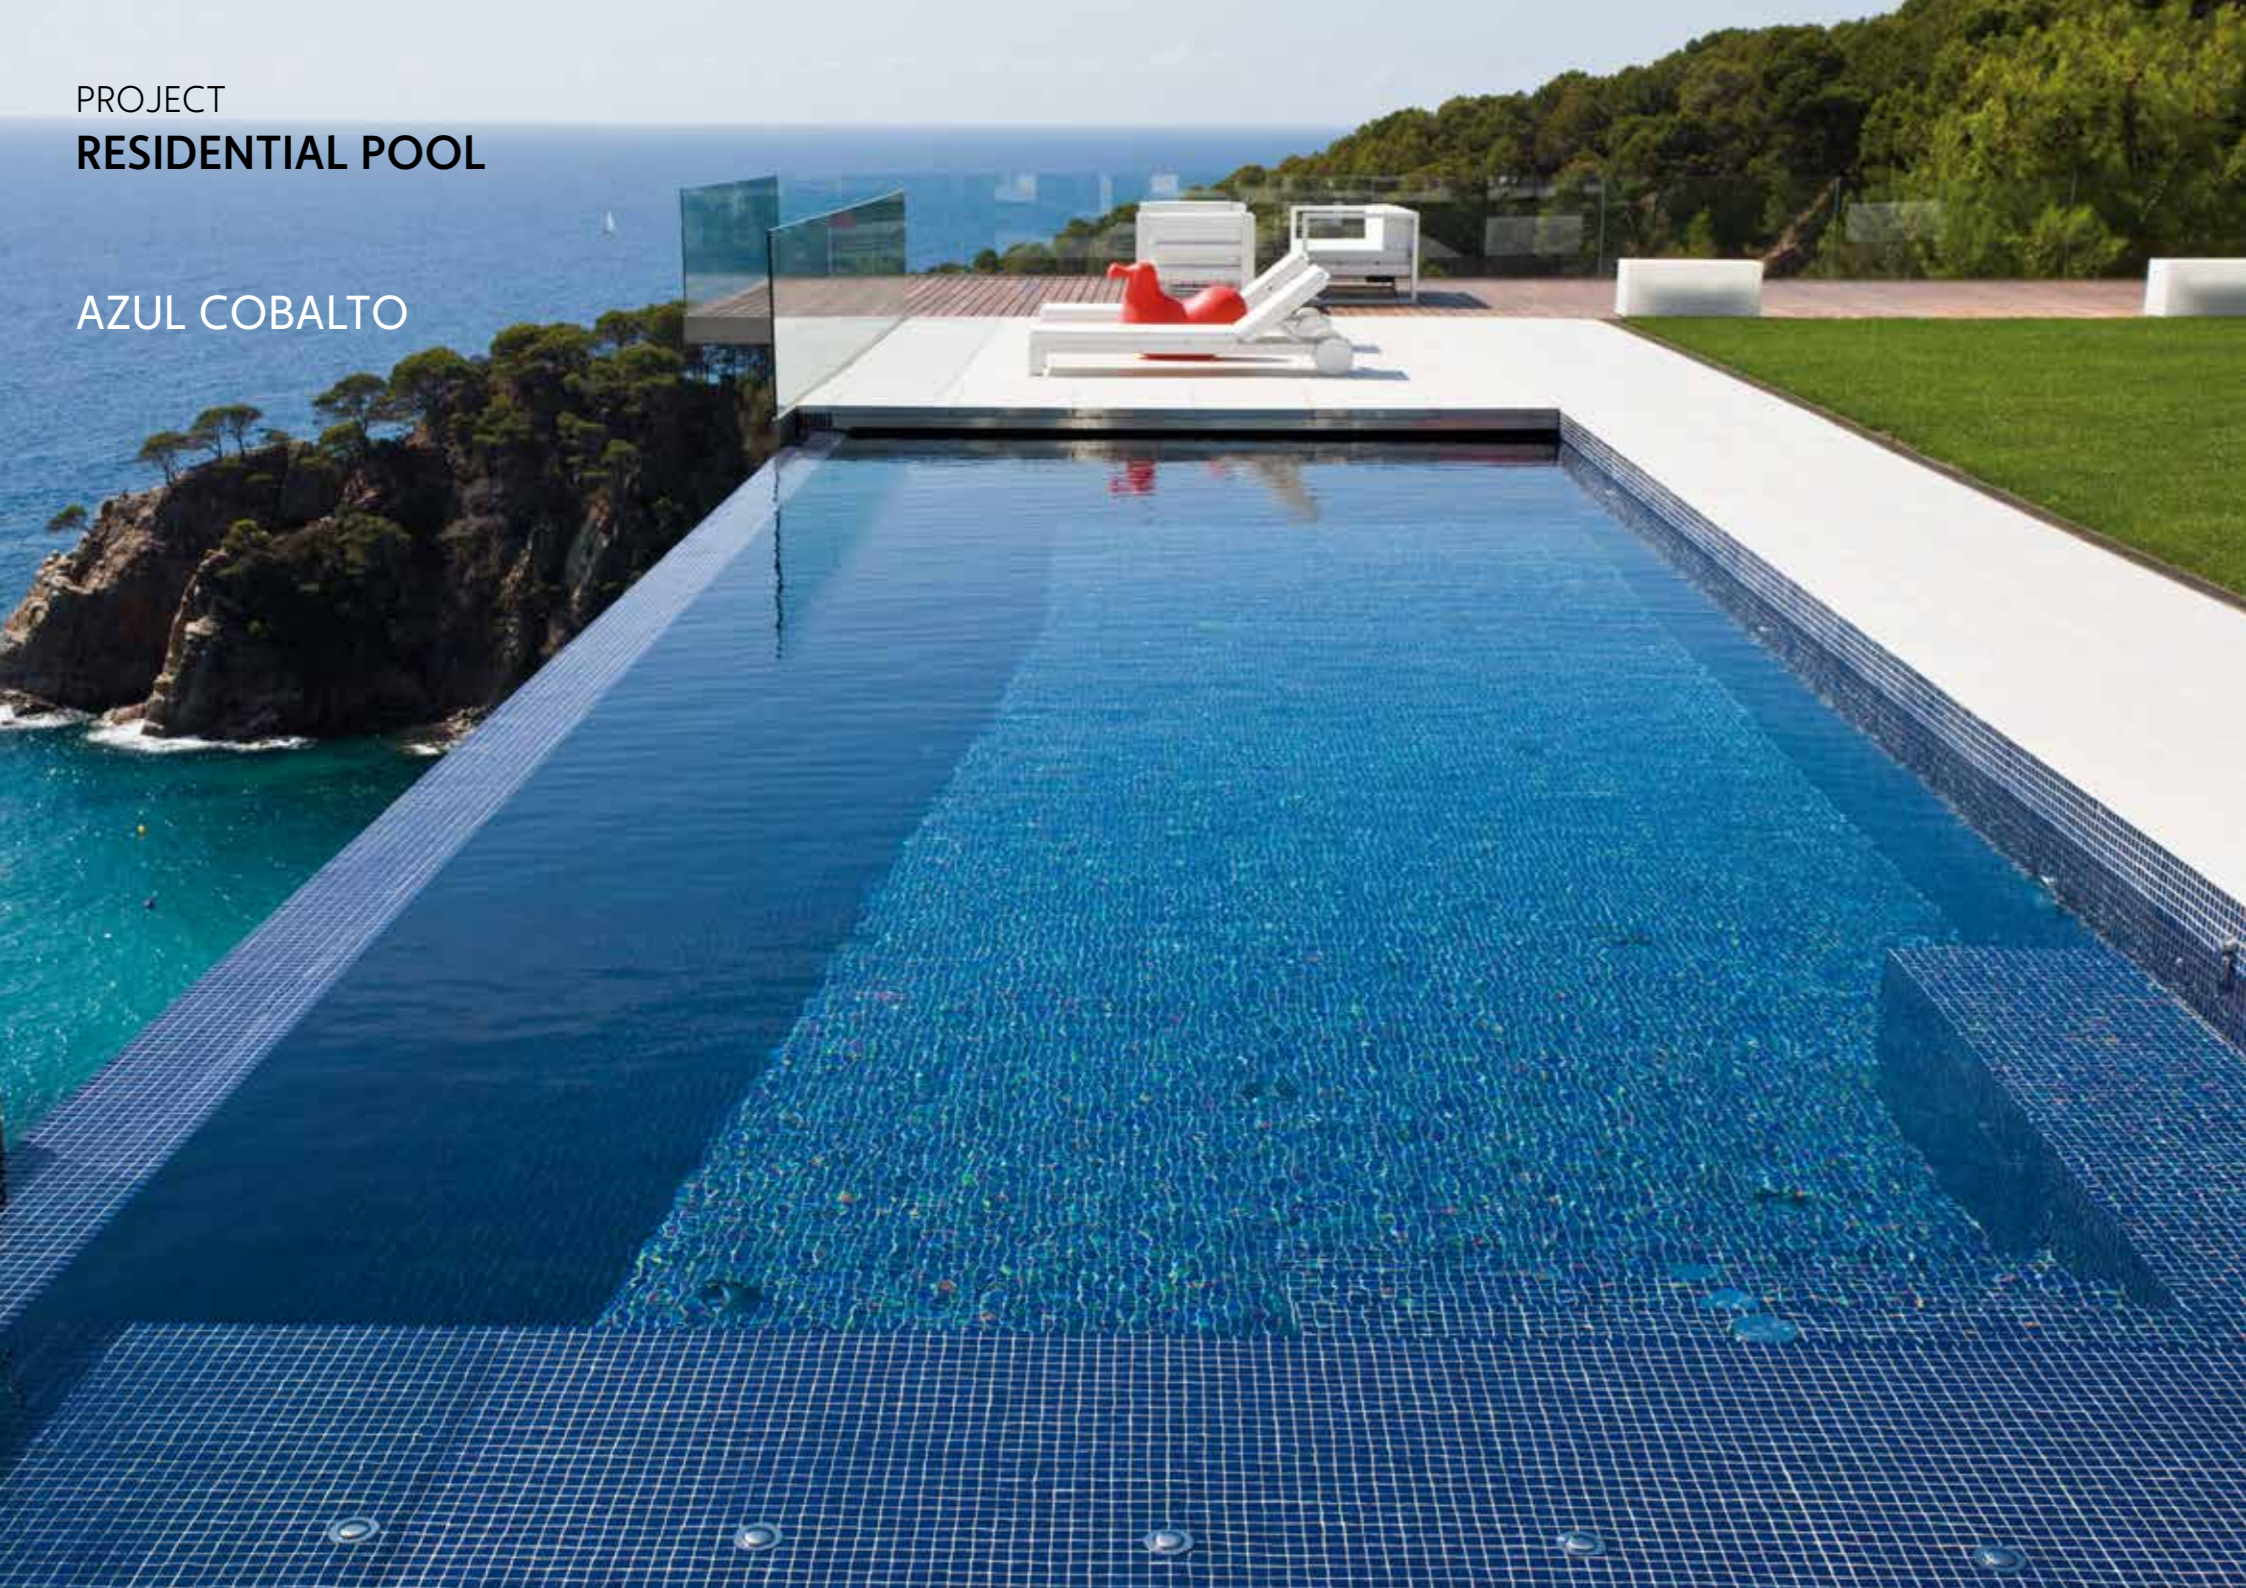

PROJECT
RESIDENTIAL POOL

AZUL COBALTO