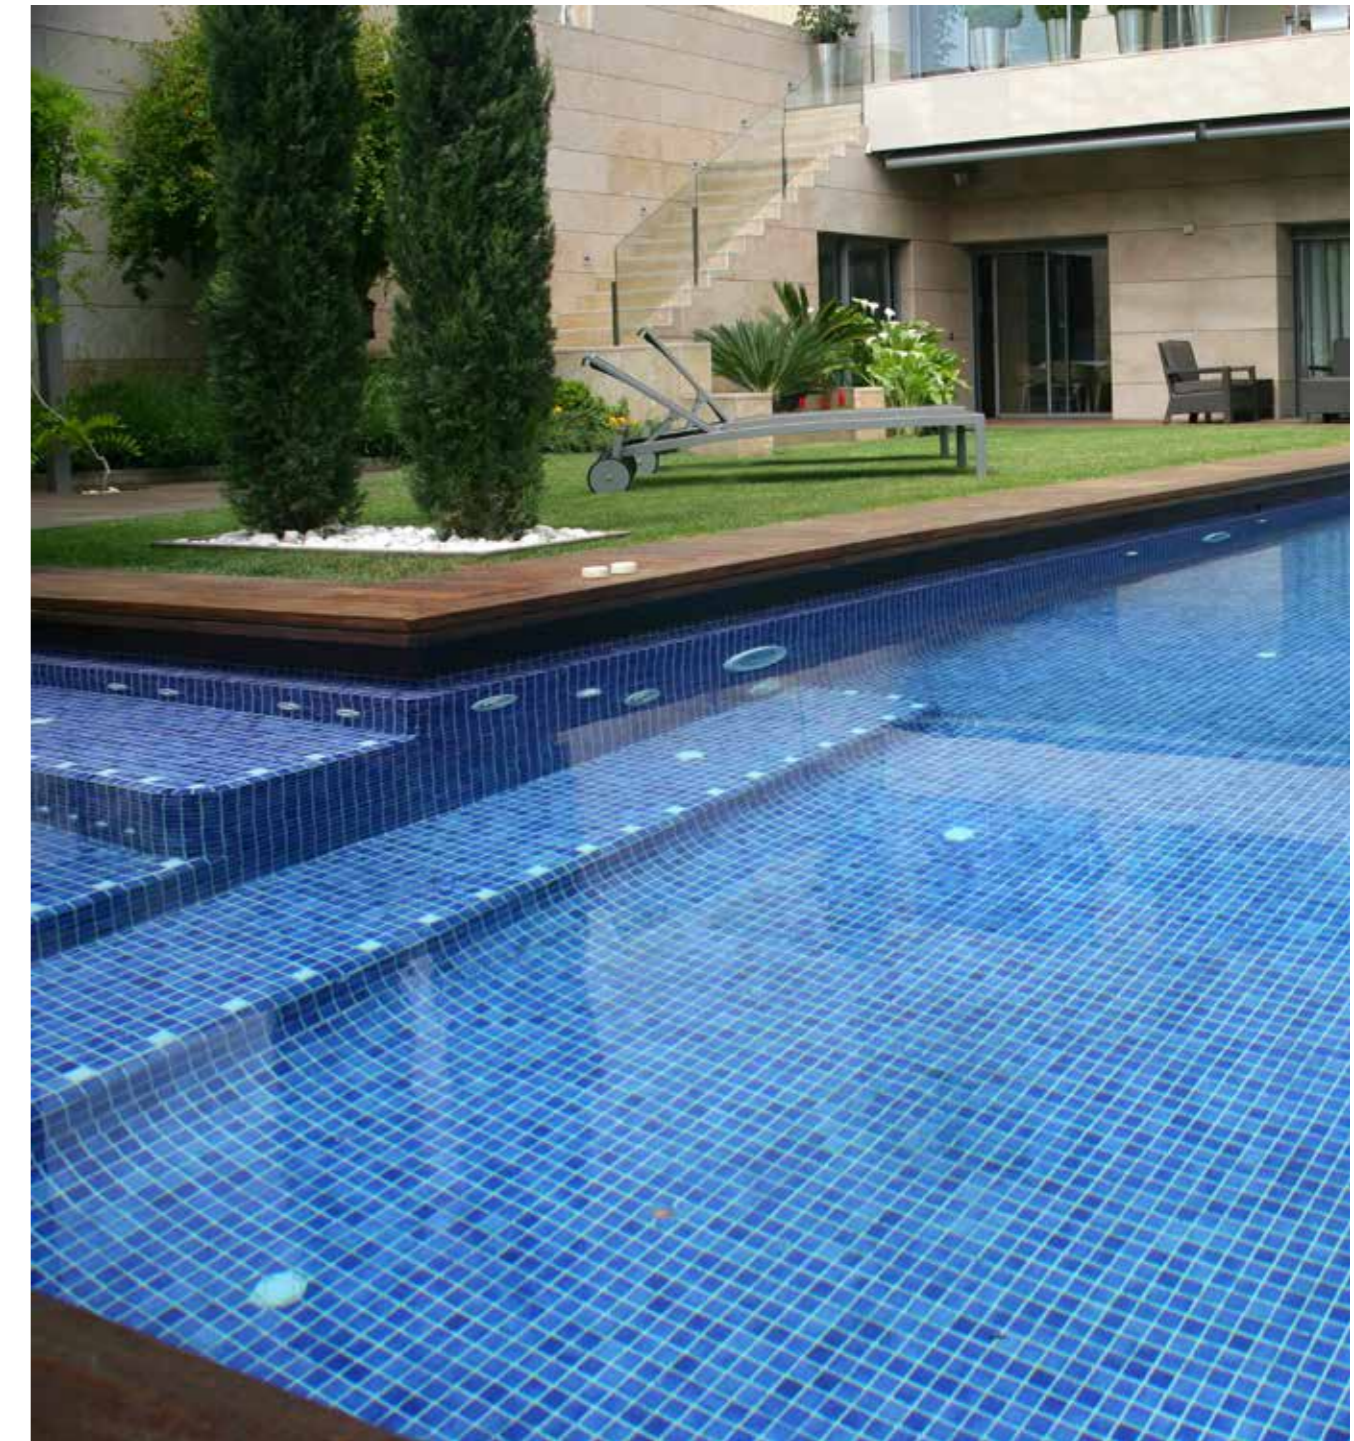

PROJECT  
RESIDENTIAL POOLS

NIEBLA AZUL

PROJECT  
RESIDENTIAL POOL

NIEBLA FUERTE 5x5

PROJECT  
RESIDENTIAL POOL

NIEBLA FUERTE 5x5

PROJECT  
RESIDENTIAL POOL

AZUL COBALTO