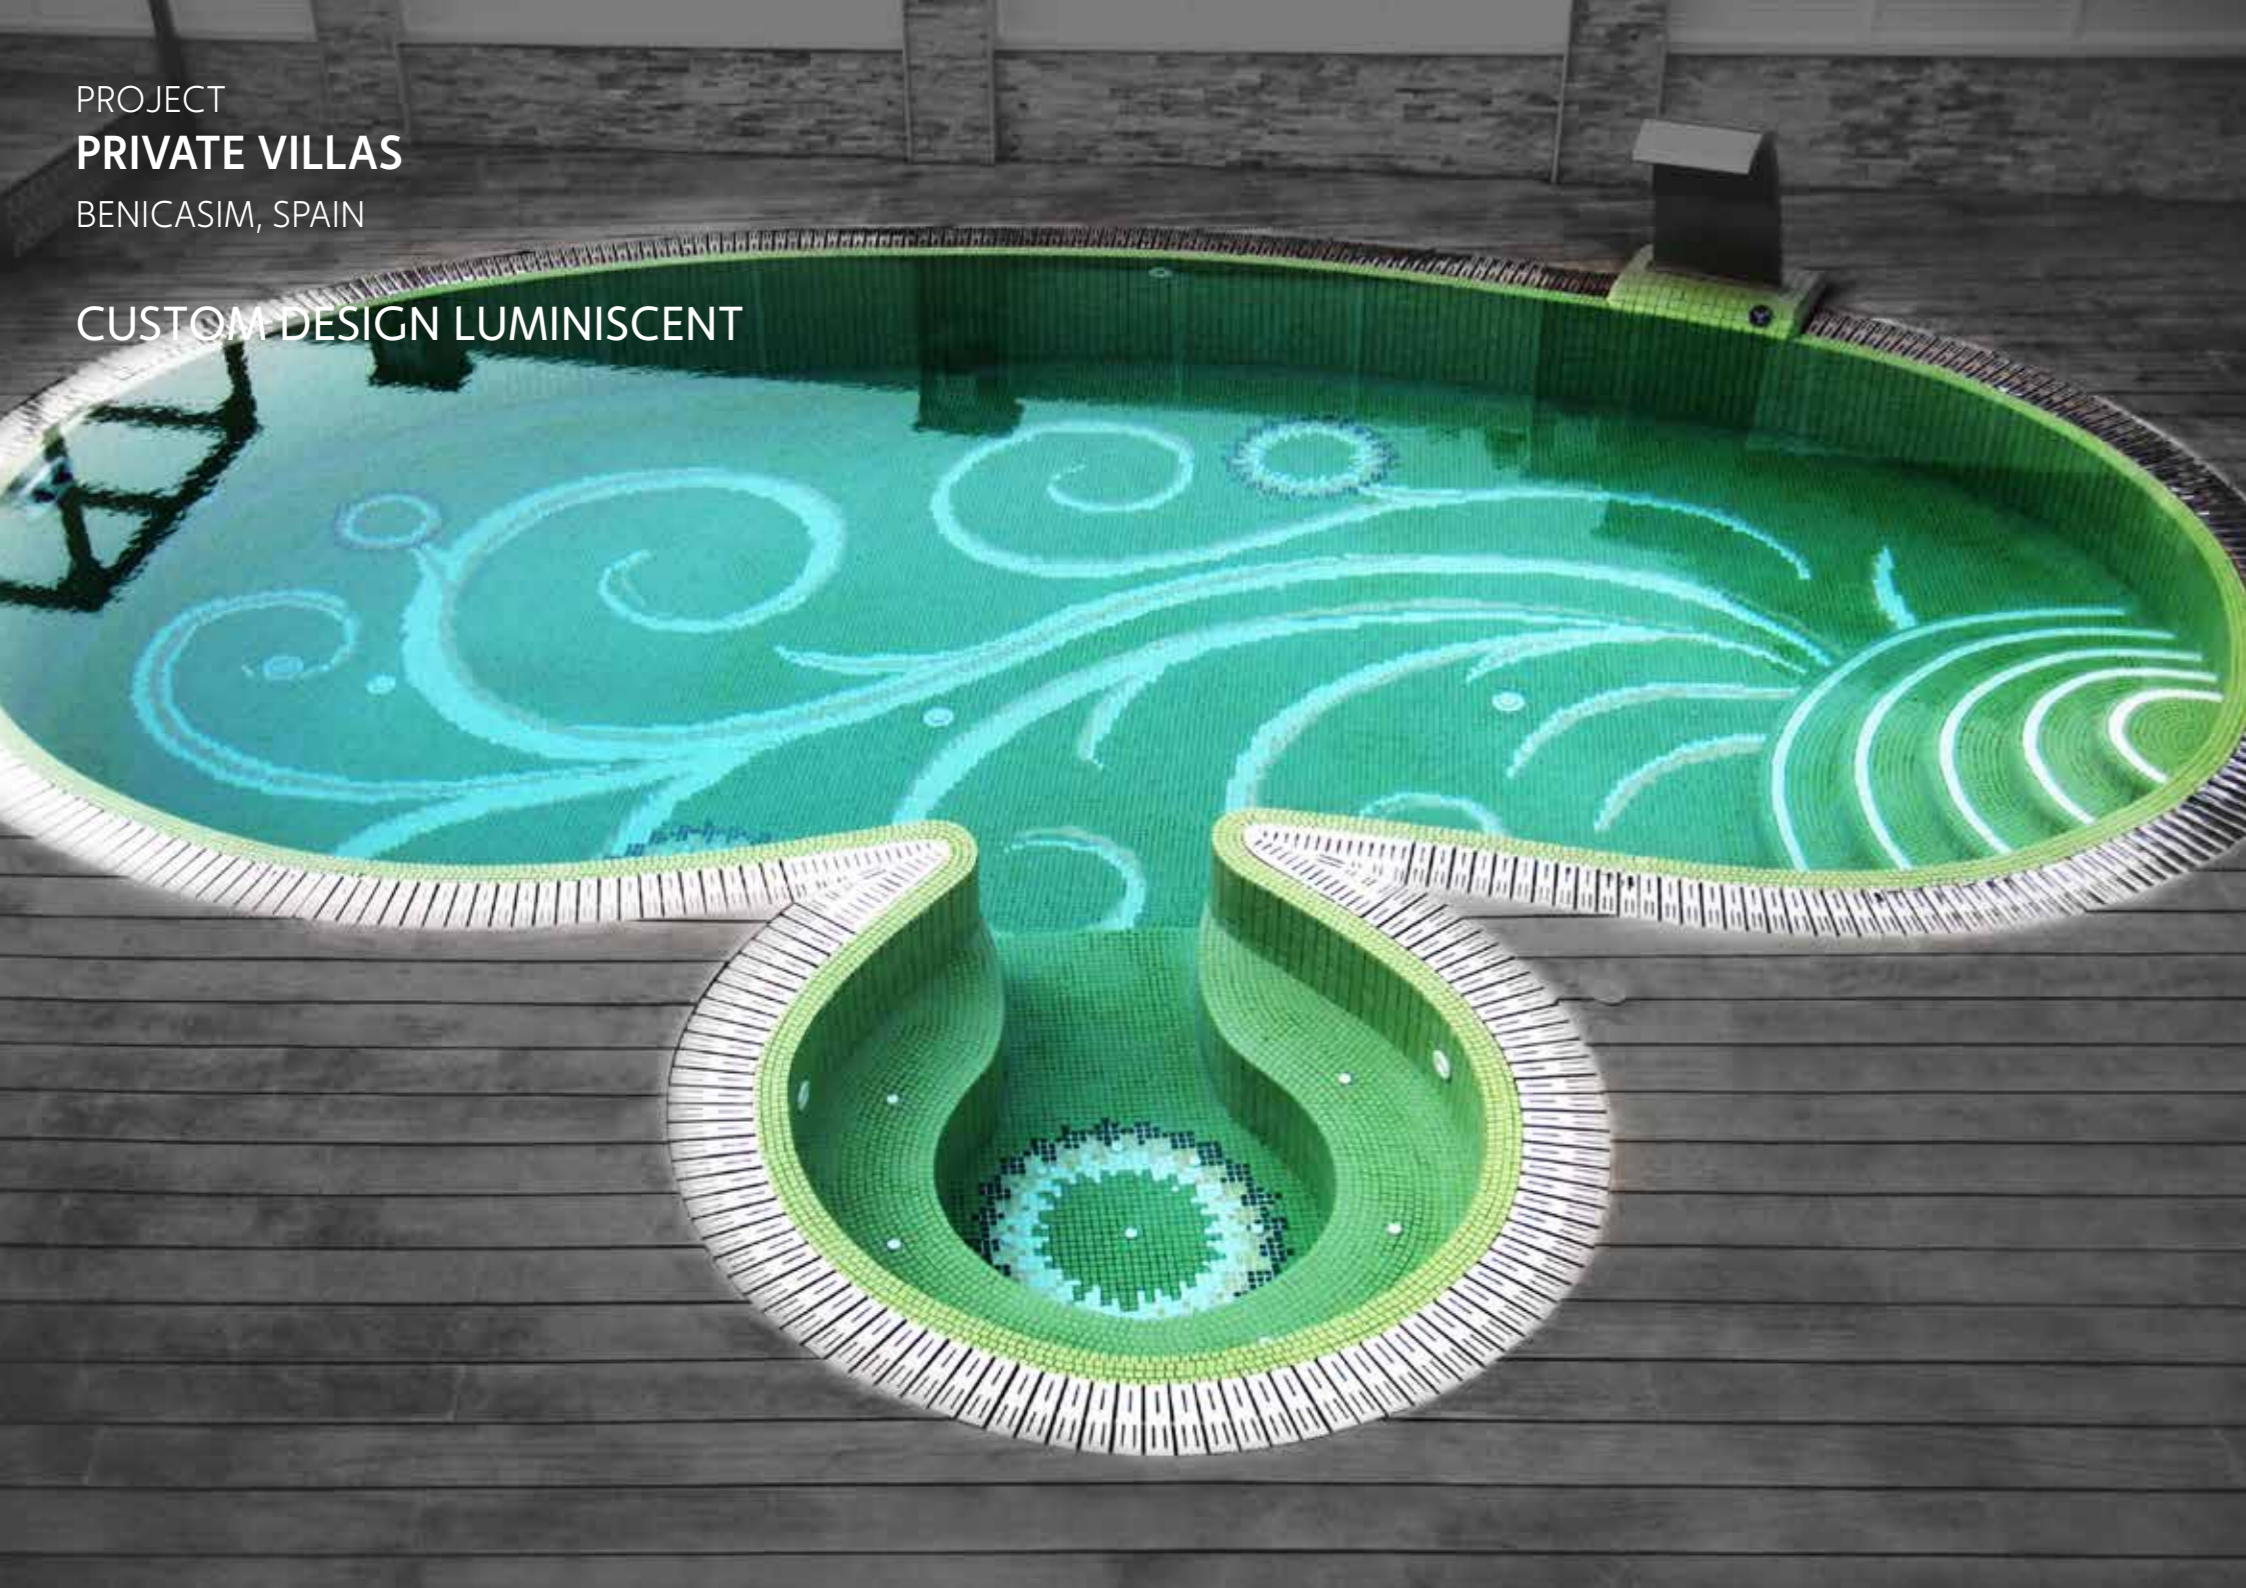

PROJECT  
**HOTEL & RESORT CALA PADA**  
IBIZA, SPAIN

CUSTOM DESIGN SILK

PROJECT  
**PRIVATE VILLAS**  
BENICASIM, SPAIN

CUSTOM DESIGN LUMINESCENT

ACABADO EN PUNTO DE POLIURETANO

FINISHED POLYURETHANE SYSTEM