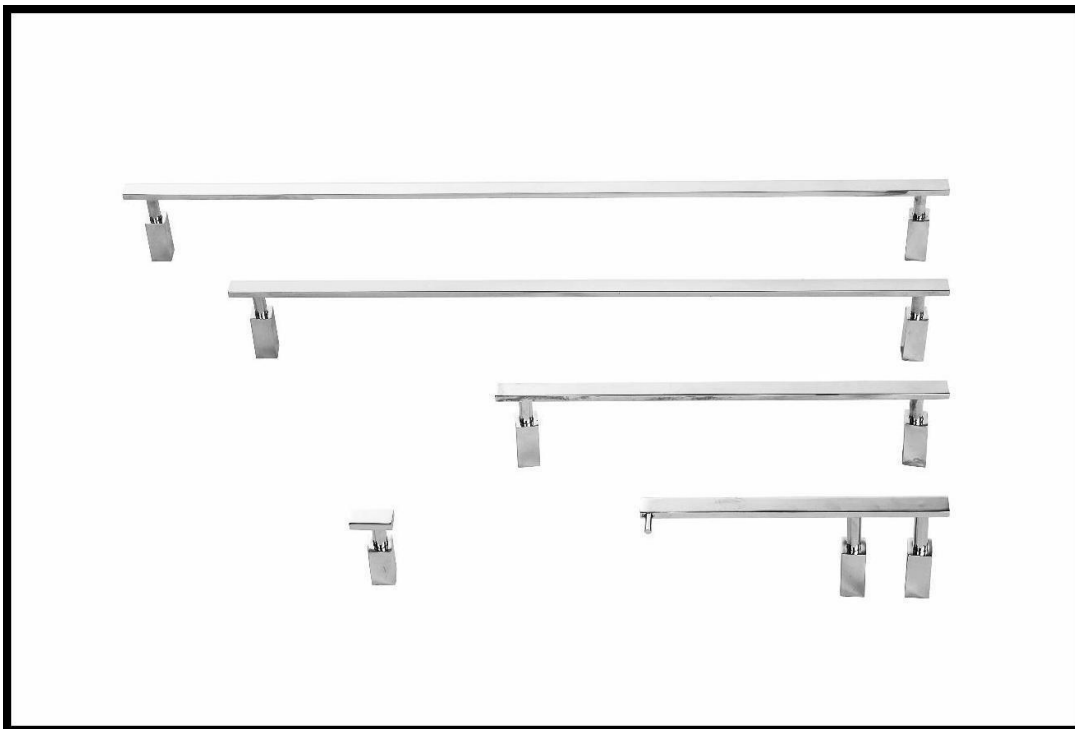

KIT NEW QUADRA

KIT.5 PEÇAS- 80.00€

REF: TLQD0040

BARRA DE 55- 21.00€

REF: TLQD0041

BARRA DE 45- 20.00€

REF: TLQD0042

BARRA DE 30- 19.00€

REF: TLQD0043

PORTA- ROLO-19.00€

REF: TLQD0044

CABIDE: 5.00€

REF: TLQD0045