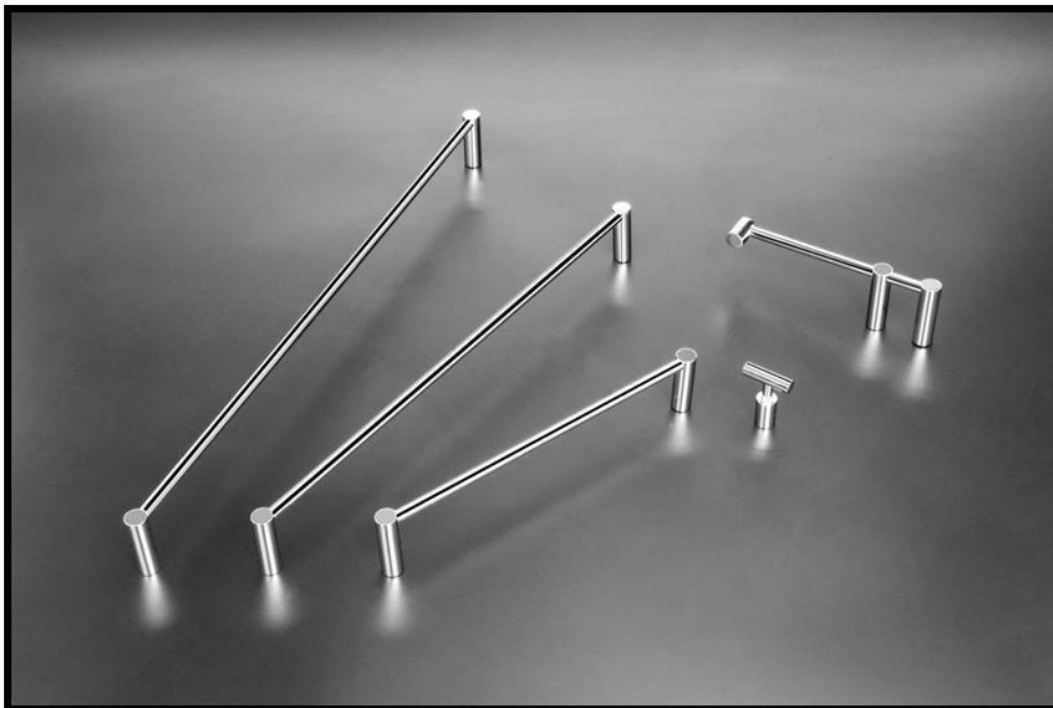

REF: TLQD0018

BARRA DE 30- 13.20€

REF: TLQD0019

PORTA- ROLO- 14.50€

REF: TLQD0020

CABIDE: 4.80€

REF: TLQD0021

KIT CILÍNDRICO ECO