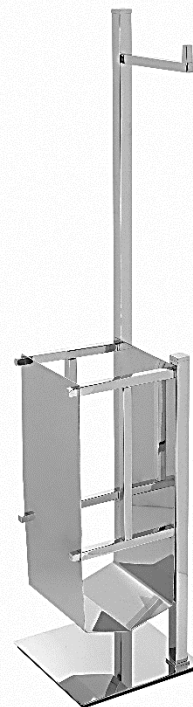

TOALH. CASTELO S/PIAÇABA -**96.00€**

REF: TLQD 0051