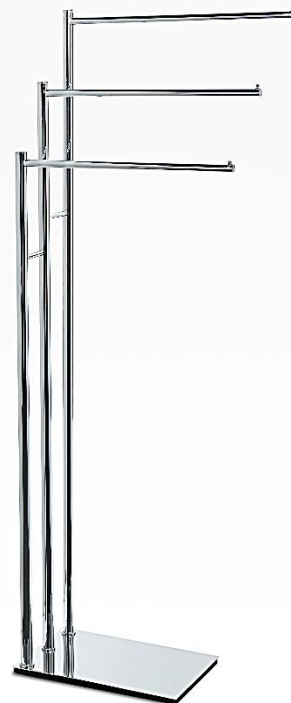

dm
decomat

TOALHEIROS, PORTA-ROLOS E PIAÇABA

TOALHEIROS DE PÉ CILINDRICO

TOALH. P-PIAÇABA 2BR.- **84.00€**
REF: TLCI0024

TOALH. P-PIAÇABA 1BR.- **82.00€**
REF: TLCI0027

TOALH. C/DUAS BARRAS- **84.00€**
REF: TLCI0023

TOALHEIROS DE PÉ CILINDRICO

TOALH. COMPLETO - **88.00€**
REF: TLCI0038

TOAL. PIAÇ. C/SUP. ROLOS- **90.00€**
REF: TLCI 0074

TOALH. 3 BARRAS- **84.00€**
REF: TLCI0036

TOALH. TRIPLO- **98.00€**
REF: TLCI0075

TOALHEIRO DE HOTEL

TOALH. HOTEL CILI. - **100.00 €**
REF: TLCI 0056

TOALH. HOTEL QUAD. - **100.00 €**
REF: TLQD 0049

TOALHEIROS DE PÉ VIENA

TOALH. VIENA BARRAS – **84.00€**
REF: TLCI0057

TOALH. TREVO BARRAS: **88.00€**
REF: TLCI0047

TOALH. VIENA PIAÇABA 2 B- **88.00€**
REF: TLCI0059

TOALH. VIENA PIAÇABA 1B – **86.00€**
REF: TLCI0058

TOALHEIROS DE PÉ QUADRADO

TOALH. TREVO QUAD. - **88.00€**

REF: TLQD 0046

TOALHEIRO PLANO- **128.00€**

REF: TLFO 0009