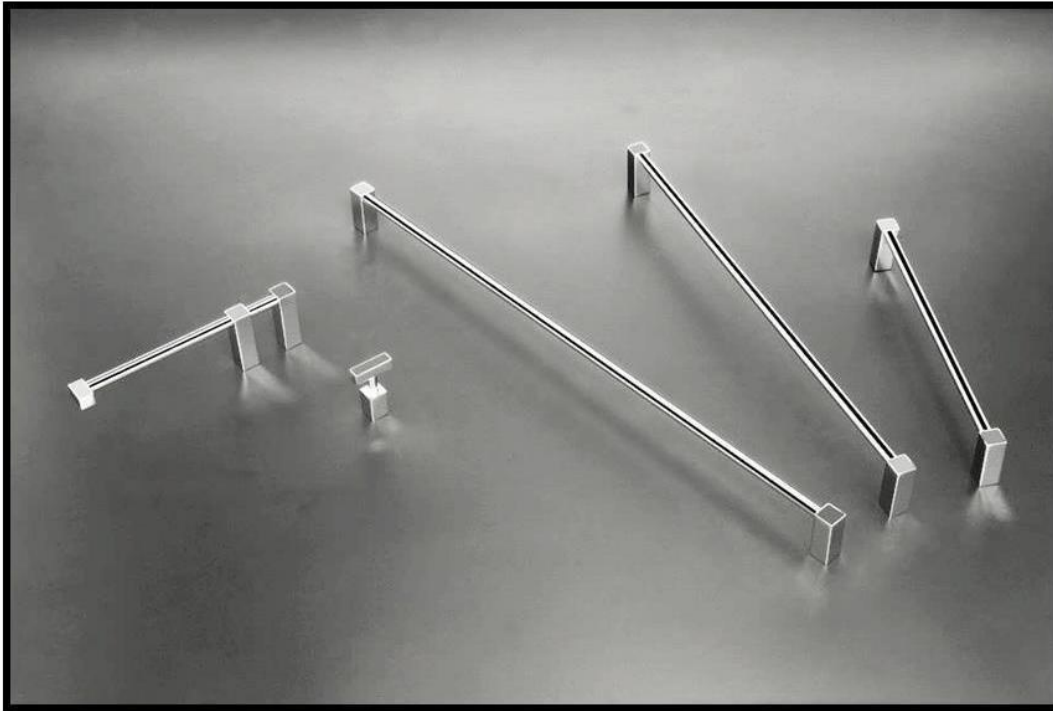

KIT QUADRADO ECO

KIT.5 PEÇAS- 58.00€

REF: TLQD0016

BARRA DE 55- 14.60€

REF: TLQD0017

BARRA DE 45- 14.30€

REF: TLQD0018

BARRA DE 30- 13.20€

REF: TLQD0019

PORTA- ROLO- 14.50€

REF: TLQD0020

CABIDE: 4.80€

REF: TLQD0021